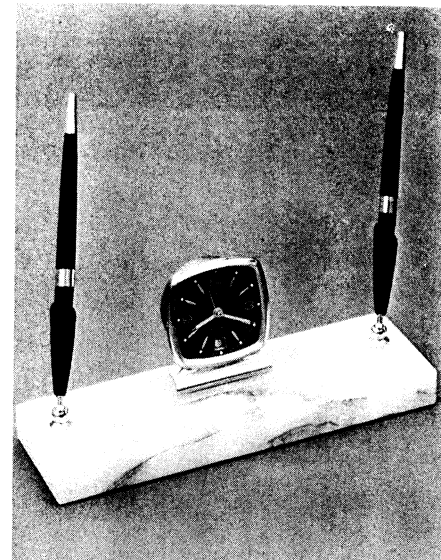

39BK - PEN BASE — DOUBLE PEN — ALARM CLOCK — AUTOMATIC CALENDAR